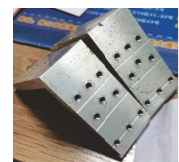

SLP-VP-4516
Vertical [16x45]

SLP-HP-4516
Horizontal [16x45]

Stick

Stick

SLP-PC
Cover

SLP-PT
Track

Connector

SLP-C-4507
Connector [7x45]

SLP-C-4516
Connector [16x45]

Sliding Lock

Sliding Handle
[7x45]

Sliding Handle
[16x45]