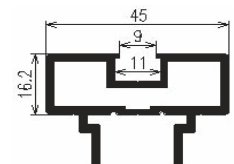

Features

Width X Height (mm)
1200 X 3000

Weight (kg)
80 to 120

Suitable for Glass (mm)
8 to 10

Available Finish (Profile)

- MOON GREY
- SWISS BRONZE
- MILANO GREY
- MUNICH BLACK
- BRUSH GOLD
- ROSE GOLD

Hardware Fitting

Accessories

SLP-DP-4507
Divider [7x45]

SLP-VP-4507
Vertical [7x45] 3050 mm

SLP-HP-4507
Horizontal [7x45]

SLP-DP-4510
Divider [10x40]

SLP-TB-4510
Top Bottom [22x40]

SLP-TB-4510
Top Bottom [10x38]

SLP-DP-4516
Divider [16x45]

SLP-VP-4516
Vertical [16x45]

SLP-HP-4516
Horizontal [16x45]

Stick

Stick

SLP-PC
Cover

SLP-PT
Track

Connector

SLP-C-4507
Connector [7x45]

SLP-C-4516
Connector [16x45]

Sliding Lock

Sliding Handle
[7x45]

Sliding Handle
[16x45]