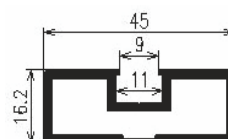

Features

Width X Height (mm)
1200 X 3000

Weight (kg)
80 to 120

Suitable for Glass (mm)
8 to 10

Available Finish (Profile)

- MOON GREY
- SWISS BRONZE
- MILANO GREY
- MUNICH BLACK
- BRUSH GOLD
- ROSE GOLD

Hardware Fitting

Accessories

SLP-DP-4507
Divider [7x45]

SLP-VP-4507
Vertical [7x45] 3050 mm

SLP-HP-4507
Horizontal [7x45]

SLP-DP-4510
Divider [10x40]

SLP-TB-4510
Top Bottom [22x40]

SLP-TB-4510
Top Bottom [10x38]

SLP-DP-4516
Divider [16x45]

SLP-VP-4516
Vertical [16x45]

SLP-HP-4516
Horizontal [16x45]

Stick

Stick

SLP-PC
Cover

SLP-PT
Track

Connector

SLP-C-4507
Connector [7x45]