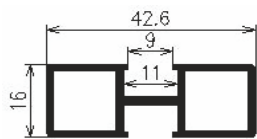

Features

Width X Height (mm)
1200 X 3000

Weight (kg)
80 to 120

Suitable for Glass (mm)
8 to 10

Available Finish (Profile)

- MOON GREY
- SWISS BRONZE
- MILANO GREY
- MUNICH BLACK
- BRUSH GOLD
- ROSE GOLD

Hardware Fitting

Accessories

SLP-DP-4507
Divider [7x45]

SLP-VP-4507
Vertical [7x45] 3050 mm

SLP-HP-4507
Horizontal [7x45]

SLP-DP-4510
Divider [10x40]

SLP-TB-4510
Top Bottom [22x40]

SLP-TB-4510
Top Bottom [10x38]

SLP-DP-4516
Divider [16x45]