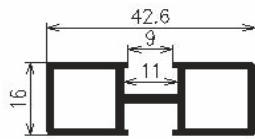

Features

Width X Height (mm)
1200 X 3000

Weight (kg)
80 to 120

Suitable for Glass (mm)
8 to 10

Available Finish (Profile)

- MOON GREY
- SWISS BRONZE
- MILANO GREY
- MUNICH BLACK
- BRUSH GOLD
- ROSE GOLD

Hardware Fitting

Accessories

SLP-DP-4507
Divider [7x45]

SLP-VP-4507
Vertical [7x45] 3050 mm

SLP-HP-4507
Horizontal [7x45]

SLP-DP-4510
Divider [10x40]

SLP-TB-4510
Top Bottom [22x40]

SLP-TB-4510
Top Bottom [10x38]

SLP-DP-4516
Divider [16x45]