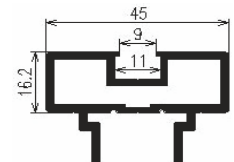

Features

Width X Height (mm)
1200 X 3000

Weight (kg)
80 to 120

Suitable for Glass (mm)
8 to 10

Available Finish (Profile)

- MOON GREY
- SWISS BRONZE
- MILANO GREY
- MUNICH BLACK
- BRUSH GOLD
- ROSE GOLD

Hardware Fitting

Accessories

SLP-DP-4507
Divider [7x45]

SLP-VP-4507
Vertical [7x45] 3050 mm

SLP-HP-4507
Horizontal [7x45]

SLP-DP-4510
Divider [10x40]

SLP-TB-4510
Top Bottom [22x40]

SLP-TB-4510
Top Bottom [10x38]

SLP-DP-4516
Divider [16x45]

SLP-VP-4516
Vertical [16x45]

SLP-HP-4516
Horizontal [16x45]

Stick

Stick

SLP-PC
Cover

SLP-PT
Track

Connector

SLP-C-4507
Connector [7x45]