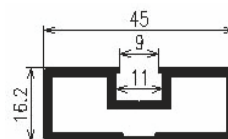

Features

Width X Height (mm)
1200 X 3000

Weight (kg)
80 to 120

Suitable for Glass (mm)
8 to 10

Available Finish (Profile)

- MOON GREY
- SWISS BRONZE
- MILANO GREY
- MUNICH BLACK
- BRUSH GOLD
- ROSE GOLD

Hardware Fitting

Accessories

SLP-DP-4507
Divider [7x45]

SLP-VP-4507
Vertical [7x45] 3050 mm

SLP-HP-4507
Horizontal [7x45]

SLP-DP-4510
Divider [10x40]

SLP-TB-4510
Top Bottom [22x40]

SLP-TB-4510
Top Bottom [10x38]

SLP-DP-4516
Divider [16x45]

SLP-VP-4516
Vertical [16x45]

SLP-HP-4516
Horizontal [16x45]

Stick

Stick

SLP-PC
Cover

SLP-PT
Track

Connector

SLP-C-4507
Connector [7x45]