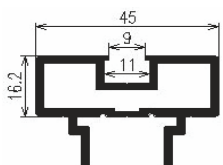

Features

Width X Height (mm)
1500 X 3600

Weight (kg)
70 to 100

Suitable for Glass (mm)
8 to 10

Available Finish (Profile)

- MOON GREY**
- SWISS BRONZE**
- MILANO GREY**
- MUNICH BLACK**
- BRUSH GOLD**
- ROSE GOLD**

Mortise Handle with key
Finish : **ROSE GOLD**

Accessories

SLP-DP-4507
Divider [7x45]

SLP-VP-4507
Vertical [7x45] 3050 mm

SLP-HP-4507
Horizontal [7x45]

SLP-DP-4510
Divider [10x40]

SLP-TB-4510
Top Bottom [22x40]

SLP-TB-4510
Top Bottom [10x38]

SLP-DP-4516
Divider [16x45]

SLP-VP-4516
Vertical [16x45]

SLP-HP-4516
Horizontal [16x45]

SLP-P
Pattam

SLP-QF-45
45 Quarter Frame

SLP-C-4507
Connector [7x45]

SLP-C-4516
Connector [16x45]