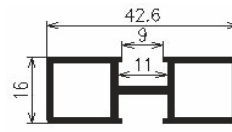

Features

Width X Height (mm)
1500 X 3600

Weight (kg)
70 to 100

Suitable for Glass (mm)
8 to 10

Available Finish (Profile)

- MOON GREY**
- SWISS BRONZE**
- MILANO GREY**
- MUNICH BLACK**
- BRUSH GOLD**
- ROSE GOLD**

SLP-TB-4510
Top Bottom [10x38]

SLP-DP-4516
Divider [16x45]

SLP-VP-4516
Vertical [16x45]

SLP-HP-4516
Horizontal [16x45]

SLP-P
Pattam

SLP-QF-45
45 Quarter Frame

SLP-C-4507
Connector [7x45]

SLP-C-4516
Connector [16x45]