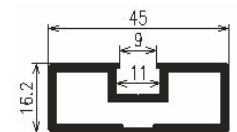

Features

Width X Height (mm)
1500 X 3600

Weight (kg)
70 to 100

Suitable for Glass (mm)
8 to 10

Available Finish (Profile)

- MOON GREY**
- SWISS BRONZE**
- MILANO GREY**
- MUNICH BLACK**
- BRUSH GOLD**
- ROSE GOLD**

SLP-TB-4510
Top Bottom [10x38]

SLP-DP-4516
Divider [16x45]

SLP-VP-4516
Vertical [16x45]

SLP-HP-4516
Horizontal [16x45]

SLP-P
Pattam

SLP-QF-45
45 Quarter Frame

SLP-C-4507
Connector [7x45]

SLP-C-4516
Connector [16x45]