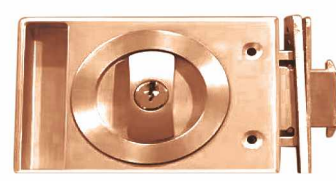

Sliding Lock
Finish : **ROSE GOLD**