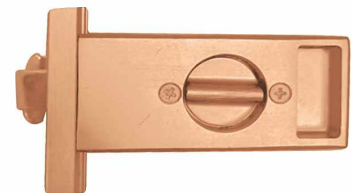

**Sliding Lock**  
Finish : **BRUSH GOLD**

**Sliding Lock**  
Finish : **ROSE GOLD**

**"H" Round Handle**  
Finish : **MOON GREY**

**"H" Round Handle**  
Finish : **SWISS BRONZE**

**"H" Round Handle**  
Finish : **MILANO GREY**

**"H" Round Handle**  
Finish : **MUNICH BLACK**

**"H" Round Handle**  
Finish : **BRUSH GOLD**

**"H" Round Handle**  
Finish : **ROSE GOLD**

**Sliding Lock**  
Finish : **MOON GREY**

**Sliding Lock**  
Finish : **SWISS BRONZE**

**Sliding Lock**  
Finish : **MILANO GREY**

**Sliding Lock**  
Finish : **MUNICH BLACK**

**Sliding Lock**  
Finish : **BRUSH GOLD**

**Sliding Lock**  
Finish : **ROSE GOLD**

**Features**

Width X Height (mm)  
**1500 X 3600**

Weight (kg)  
**70 to 100**

Suitable for Glass (mm)  
**8 to 10**

Available Finish (Profile)

- MOON GREY
- SWISS BRONZE
- MILANO GREY
- MUNICH BLACK
- BRUSH GOLD
- ROSE GOLD

**Accessories**

**SLP-DP-4507**  
Divider [ 7x45 ]