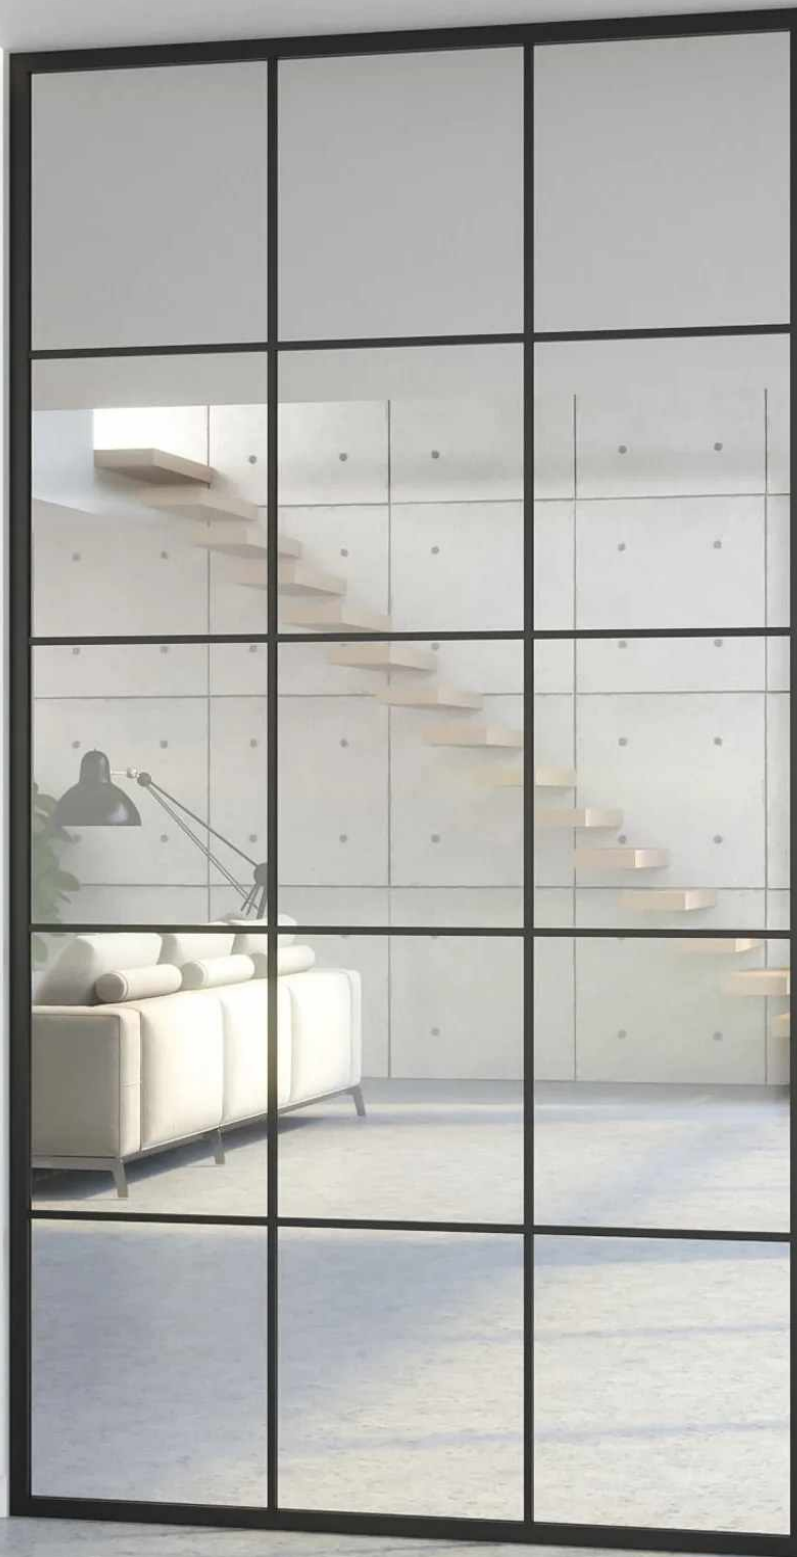

Features

Width X Height (mm)
1500 X 3600

Suitable for Glass (mm)
8 to 10

Weight (kg)
70 to 100

Available Finish (Profile)

- MUNICH BLACK
- GOLD SLIM
- SWISS BRONZE

Accessories

SLP-016
Vertical Cover

SLP-S-TM
T Middle

SLP-S-3WGE
3 Way Glass L Enclose

SLP-S-FVC
Fixed Vertical Cover

SLP-S-FV
Fixed Vertical

SLP-S-UC
18mm Back

SLP-VP-4010
Vertical

SLP-VPC-4010
Vertical Cover

SLP-ST
Sticking ON

SLP-S-90°

SLP-026

SLP-027

SLP-S-135°M
135° Shower

Hardware Fitting

SLP-MSR-10
Magnetic Seal Rubber 10mm

Gasket

SLP-H-FG
Hinge For Frameless Glass

Shower Handle
Size: 450mm

Features

Width X Height (mm)
1500 X 3600

Suitable for Glass (mm)
8 to 10

Weight (kg)
70 to 100

Available Finish (Profile)

- MUNICH BLACK
- GOLD SLIM
- SWISS BRONZE

Accessories