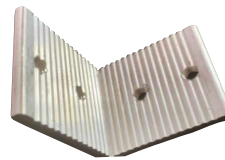

Features

Width X Height (mm)
1200 X 3000

Weight (kg)
80 to 120

Suitable for Glass (mm)
8 to 10

Available Finish (Profile)

- MOON GREY
- SWISS BRONZE
- MILANO GREY
- MUNICH BLACK
- BRUSH GOLD
- ROSE GOLD

Hardware Fitting

Accessories

SLP-DP-4507
Divider [7x45]

SLP-VP-4507
Vertical [7x45] 3050 mm

SLP-HP-4507
Horizontal [7x45]

SLP-DP-4510
Divider [10x40]

SLP-TB-4510
Top Bottom [22x40]

SLP-TB-4510
Top Bottom [10x38]

SLP-DP-4516
Divider [16x45]

SLP-VP-4516
Vertical [16x45]

SLP-HP-4516
Horizontal [16x45]

SLP-C-4507
Connector [7x45]

SLP-008
Sliding Handle

SLP-009
Sliding Handle

SLP-046
Connector [L-Jointer]

SLP-C-4516
Connector [16x45]