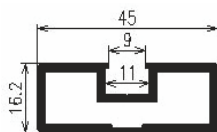

Features

Width X Height (mm)
1200 X 3000

Weight (kg)
80 to 120

Suitable for Glass (mm)
8 to 10

Available Finish (Profile)

- MOON GREY
- SWISS BRONZE
- MILANO GREY
- MUNICH BLACK
- BRUSH GOLD
- ROSE GOLD

Hardware Fitting

Accessories

SLP-DP-4507
Divider [7x45]

SLP-VP-4507
Vertical [7x45] 3050 mm

SLP-HP-4507
Horizontal [7x45]

SLP-DP-4510
Divider [10x40]

SLP-TB-4510
Top Bottom [22x40]

SLP-TB-4510
Top Bottom [10x38]

SLP-DP-4516
Divider [16x45]

SLP-VP-4516
Vertical [16x45]

SLP-HP-4516
Horizontal [16x45]

SLP-C-4507
Connector [7x45]

SLP-008
Sliding Handle

SLP-009
Sliding Handle

SLP-046
Connector [L-Jointer]

SLP-C-4516
Connector [16x45]