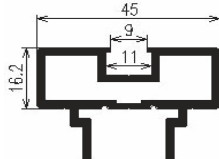

Features

Width X Height (mm)
1200 X 3000

Weight (kg)
80 to 120

Suitable for Glass (mm)
8 to 10

Available Finish (Profile)

- MOON GREY
- SWISS BRONZE
- MILANO GREY
- MUNICH BLACK
- BRUSH GOLD
- ROSE GOLD

Hardware Fitting

Accessories

SLP-DP-4507
Divider [7x45]

SLP-VP-4507
Vertical [7x45] 3050 mm

SLP-HP-4507
Horizontal [7x45]

SLP-DP-4510
Divider [10x40]

SLP-TB-4510
Top Bottom [22x40]

SLP-TB-4510
Top Bottom [10x38]

SLP-DP-4516
Divider [16x45]

SLP-VP-4516
Vertical [16x45]

SLP-HP-4516
Horizontal [16x45]

SLP-C-4507
Connector [7x45]

SLP-008
Sliding Handle

SLP-009
Sliding Handle

SLP-046
Connector [L-Jointer]

SLP-C-4516
Connector [16x45]