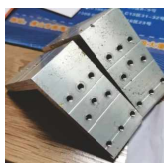

SLP-VP-4516
Vertical [16x45]

SLP-HP-4516
Horizontal [16x45]

SLP-C-4507
Connector [7x45]

SLP-008
Sliding Handle

SLP-009
Sliding Handle

SLP-046
Connector [L-Jointer]

SLP-C-4516
Connector [16x45]