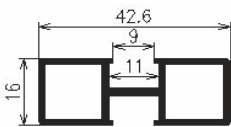

Features

Width X Height (mm)
1200 X 3000

Weight (kg)
80 to 120

Suitable for Glass (mm)
8 to 10

Available Finish (Profile)

- MOON GREY
- SWISS BRONZE
- MILANO GREY
- MUNICH BLACK
- BRUSH GOLD
- ROSE GOLD

Hardware Fitting

Accessories

SLP-DP-4507
Divider [7x45]

SLP-VP-4507
Vertical [7x45] 3050 mm

SLP-HP-4507
Horizontal [7x45]

SLP-DP-4510
Divider [10x40]

SLP-TB-4510
Top Bottom [22x40]

SLP-TB-4510
Top Bottom [10x38]

SLP-DP-4516
Divider [16x45]

SLP-VP-4516
Vertical [16x45]

SLP-HP-4516
Horizontal [16x45]

SLP-C-4507
Connector [7x45]

SLP-008
Sliding Handle

SLP-009
Sliding Handle

SLP-046
Connector [L-Jointer]

SLP-C-4516
Connector [16x45]