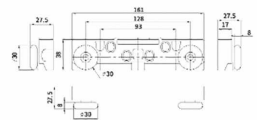

Features

Width X Height (mm)
1200 X 3000

Weight (kg)
80 to 120

Suitable for Glass (mm)
8 to 10

Available Finish (Profile)

- MOON GREY
- SWISS BRONZE
- MILANO GREY
- MUNICH BLACK
- BRUSH GOLD
- ROSE GOLD

Hardware Fitting

Accessories

SLP-DP-4507
Divider [7x45]

SLP-VP-4507
Vertical [7x45] 3050 mm

SLP-HP-4507
Horizontal [7x45]

SLP-DP-4510
Divider [10x40]

SLP-TB-4510
Top Bottom [22x40]

SLP-TB-4510
Top Bottom [10x38]

SLP-DP-4516
Divider [16x45]

SLP-VP-4516
Vertical [16x45]

SLP-HP-4516
Horizontal [16x45]

SLP-C-4507
Connector [7x45]

SLP-008
Sliding Handle

SLP-009
Sliding Handle

SLP-046
Connector [L-Jointer]

SLP-C-4516
Connector [16x45]