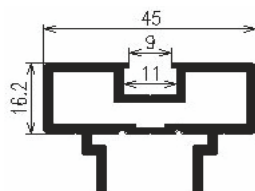

Features

Max. Partition Size (mm)
2800 to 3200

Suitable for Glass (mm)
8 to 12

Available Finish (Profile)

■ MUNICH BLACK

Accessories

SLP-F-G
F Gasket

SLP-C-G
C Gasket

SLP-D-G
D Gasket

Gasket

SLP-DP-4507
Divider [7x45]

SLP-VP-4507
Vertical [7x45] 3050 mm

SLP-HP-4507
Horizontal [7x45]

SLP-DP-4510
Divider [10x40]

SLP-TB-4510
Top Bottom [22x40]

SLP-TB-4510
Top Bottom [10x38]

SLP-DP-4516
Divider [16x45]

SLP-VP-4516
Vertical [16x45]

SLP-HP-4516
Horizontal [16x45]

SLP-C-4507
Connector [7x45]

SLP-C-4516
Connector [16x45]