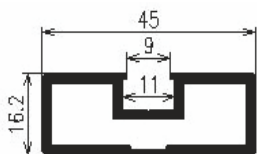

Features

Max. Partition Size (mm)
2800 to 3200

Suitable for Glass (mm)
8 to 12

Available Finish (Profile)

■ MUNICH BLACK

Accessories

SLP-F-G
F Gasket

SLP-C-G
C Gasket

SLP-D-G
D Gasket

Gasket

SLP-DP-4507
Divider [7x45]

SLP-VP-4507
Vertical [7x45] 3050 mm

SLP-HP-4507
Horizontal [7x45]

SLP-DP-4510
Divider [10x40]

SLP-TB-4510
Top Bottom [22x40]

SLP-TB-4510
Top Bottom [10x38]

SLP-DP-4516
Divider [16x45]

SLP-VP-4516
Vertical [16x45]

SLP-HP-4516
Horizontal [16x45]

SLP-C-4507
Connector [7x45]

SLP-C-4516
Connector [16x45]