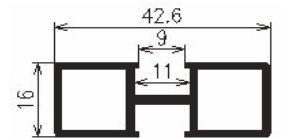

Features

Max. Partition Size (mm)
2800 to 3200

Suitable for Glass (mm)
8 to 12

Available Finish (Profile)

■ MUNICH BLACK

Accessories

SLP-F-G
F Gasket

SLP-C-G
C Gasket

SLP-D-G
D Gasket

Gasket

SLP-DP-4507
Divider [7x45]

SLP-VP-4507
Vertical [7x45] 3050 mm

SLP-HP-4507
Horizontal [7x45]

SLP-DP-4510
Divider [10x40]

SLP-TB-4510
Top Bottom [22x40]

SLP-TB-4510
Top Bottom [10x38]

SLP-DP-4516
Divider [16x45]

SLP-VP-4516
Vertical [16x45]

SLP-HP-4516
Horizontal [16x45]

SLP-C-4507
Connector [7x45]

SLP-C-4516
Connector [16x45]