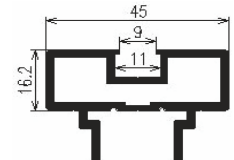

Features

Width X Height (mm)
1200 X 3000

Weight (kg)
80 to 120

Suitable for Glass (mm)
8 to 10

Available Finish (Profile)

- MOON GREY
- SWISS BRONZE
- MILANO GREY
- MUNICH BLACK
- BRUSH GOLD
- ROSE GOLD

Hardware Fitting

Accessories

SLP-DP-4507
Divider [7x45]

SLP-VP-4507
Vertical [7x45] 3050 mm

SLP-HP-4507
Horizontal [7x45]

SLP-DP-4510
Divider [10x40]

SLP-TB-4510
Top Bottom [22x40]

SLP-TB-4510
Top Bottom [10x38]

SLP-DP-4516
Divider [16x45]

SLP-VP-4516
Vertical [16x45]

SLP-HP-4516
Horizontal [16x45]

Stick

Stick

SLP-PC
Cover

SLP-PT
Track

Connector

SLP-C-4507
Connector [7x45]