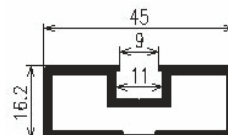

Features

Width X Height (mm)
1200 X 3000

Weight (kg)
80 to 120

Suitable for Glass (mm)
8 to 10

Available Finish (Profile)

- MOON GREY
- SWISS BRONZE
- MILANO GREY
- MUNICH BLACK
- BRUSH GOLD
- ROSE GOLD

Hardware Fitting

Accessories

SLP-DP-4507
Divider [7x45]

SLP-VP-4507
Vertical [7x45] 3050 mm

SLP-HP-4507
Horizontal [7x45]

SLP-DP-4510
Divider [10x40]

SLP-TB-4510
Top Bottom [22x40]

SLP-TB-4510
Top Bottom [10x38]

SLP-DP-4516
Divider [16x45]

SLP-VP-4516
Vertical [16x45]

SLP-HP-4516
Horizontal [16x45]

Stick

Stick

SLP-PC
Cover

SLP-PT
Track

Connector

SLP-C-4507
Connector [7x45]