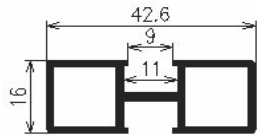

Features

Width X Height (mm)
1200 X 3000

Weight (kg)
80 to 120

Suitable for Glass (mm)
8 to 10

Available Finish (Profile)

- MOON GREY
- SWISS BRONZE
- MILANO GREY
- MUNICH BLACK
- BRUSH GOLD
- ROSE GOLD

Hardware Fitting

Accessories

SLP-DP-4507
Divider [7x45]

SLP-VP-4507
Vertical [7x45] 3050 mm

SLP-HP-4507
Horizontal [7x45]

SLP-DP-4510
Divider [10x40]

SLP-TB-4510
Top Bottom [22x40]

SLP-TB-4510
Top Bottom [10x38]

SLP-DP-4516
Divider [16x45]