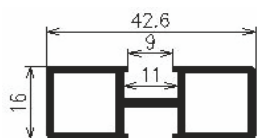

Features

Width X Height (mm)
1200 X 3000

Weight (kg)
80 to 120

Suitable for Glass (mm)
8 to 10

Available Finish (Profile)

- MOON GREY
- SWISS BRONZE
- MILANO GREY
- MUNICH BLACK
- BRUSH GOLD
- ROSE GOLD

Hardware Fitting

Accessories

SLP-DP-4507
Divider [7x45]

SLP-VP-4507
Vertical [7x45] 3050 mm

SLP-HP-4507
Horizontal [7x45]

SLP-DP-4510
Divider [10x40]

SLP-TB-4510
Top Bottom [22x40]

SLP-TB-4510
Top Bottom [10x38]

SLP-DP-4516
Divider [16x45]