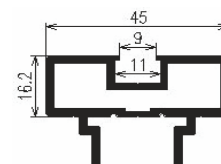

Features

Width X Height (mm)
1200 X 3000

Weight (kg)
80 to 120

Suitable for Glass (mm)
8 to 10

Available Finish (Profile)

- MOON GREY
- SWISS BRONZE
- MILANO GREY
- MUNICH BLACK
- BRUSH GOLD
- ROSE GOLD

Hardware Fitting

Accessories

SLP-DP-4507
Divider [7x45]

SLP-VP-4507
Vertical [7x45] 3050 mm

SLP-HP-4507
Horizontal [7x45]

SLP-DP-4510
Divider [10x40]

SLP-TB-4510
Top Bottom [22x40]

SLP-TB-4510
Top Bottom [10x38]

SLP-DP-4516
Divider [16x45]

SLP-VP-4516
Vertical [16x45]

SLP-HP-4516
Horizontal [16x45]

Stick

Stick

SLP-PC
Cover

SLP-PT
Track

Connector

SLP-C-4507
Connector [7x45]