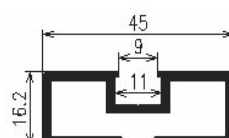

Features

Width X Height (mm)
1200 X 3000

Weight (kg)
80 to 120

Suitable for Glass (mm)
8 to 10

Available Finish (Profile)

- MOON GREY
- SWISS BRONZE
- MILANO GREY
- MUNICH BLACK
- BRUSH GOLD
- ROSE GOLD

Hardware Fitting

Accessories

SLP-DP-4507
Divider [7x45]

SLP-VP-4507
Vertical [7x45] 3050 mm

SLP-HP-4507
Horizontal [7x45]

SLP-DP-4510
Divider [10x40]

SLP-TB-4510
Top Bottom [22x40]

SLP-TB-4510
Top Bottom [10x38]

SLP-DP-4516
Divider [16x45]

SLP-VP-4516
Vertical [16x45]

SLP-HP-4516
Horizontal [16x45]

Stick

Stick

SLP-PC
Cover

SLP-PT
Track

Connector

SLP-C-4507
Connector [7x45]